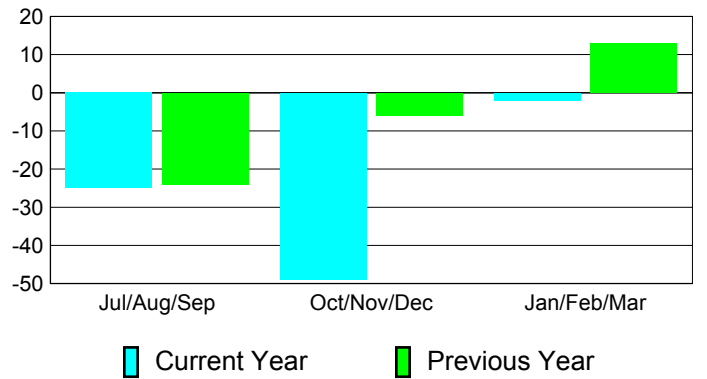

**Membership Results
2010-2011**

**Membership
2009-2010**

Month	Net Memb Goal	Actual New Memb	Actual Dropped Memb	Gain/Loss of Memb	Gain/Loss of Memb
Jul/Aug/Sep	-25	31	-56	-25	-24
Oct/Nov/Dec	15	23	-72	-49	-6
Jan/Feb/Mar	-5	33	-35	-2	13
Totals	-15	87	-163	-76	-17

Membership Results 2010-2011

Goal, New, Dropped, Gain/Loss

Comparison of Membership Gain/Loss

Current Year Compared to the Previous Year

Gender Comparison 2010-2011

Jul/Aug/Sep

Oct/Nov/Dec

Jan/Feb/Mar