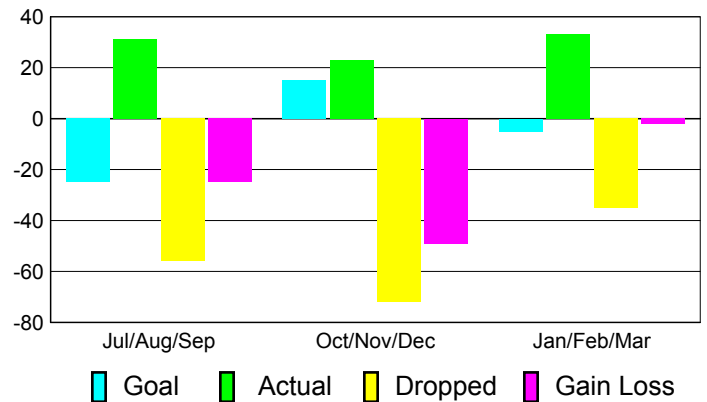

Membership Results 2010-2011

Goal, New, Dropped, Gain/Loss

Comparison of Membership Gain/Loss

Current Year Compared to the Previous Year