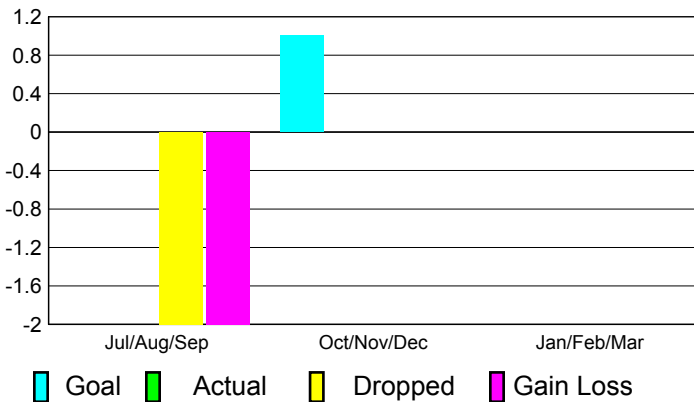

2010-2011 GMT Reports for District (or Undistricted) **District 13 B**

GMT: **STEVEN D SHERER**

Location: **OHIO**

GMT CA: **1**

CLUBS

**Club Results
2010-2011**

**Clubs
2009-2010**

Month	New Club Goal	Actual New Clubs	Actual Dropped Clubs	Gain/Loss of Clubs	Gain/Loss of Clubs
Jul/Aug/Sep	0	0	-2	-2	0
Oct/Nov/Dec	1	0	0	0	0
Jan/Feb/Mar	0	0	0	0	0
Totals	1	0	-2	-2	0

Club Results 2010-2011

Goal, New, Dropped, Gain/Loss

Comparison of Club Gain/Loss

Current Year Compared to the Previous Year

YTD Status Quo Clubs 2010-2011

Status Quo Clubs Compared to Status Quo Members

MEMBERSHIP