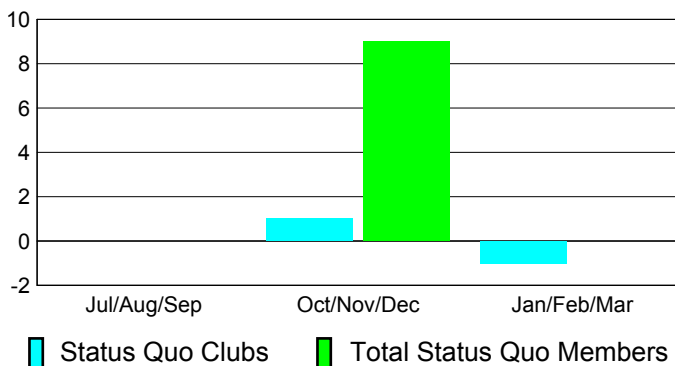

Club Results 2010-2011

Goal, New, Dropped, Gain/Loss

Comparison of Club Gain/Loss

Current Year Compared to the Previous Year

YTD Status Quo Clubs 2010-2011

Status Quo Clubs Compared to Status Quo Members

MEMBERSHIP

**Membership Results
2010-2011**

**Membership
2009-2010**

Month	Net Memb Goal	Actual New Memb	Actual Dropped Memb	Gain/Loss of Memb	Gain/Loss of Memb
Jul/Aug/Sep	-25	31	-56	-25	-24
Oct/Nov/Dec	15	23	-72	-49	-6
Jan/Feb/Mar	-5	33	-35	-2	13
Totals	-15	87	-163	-76	-17